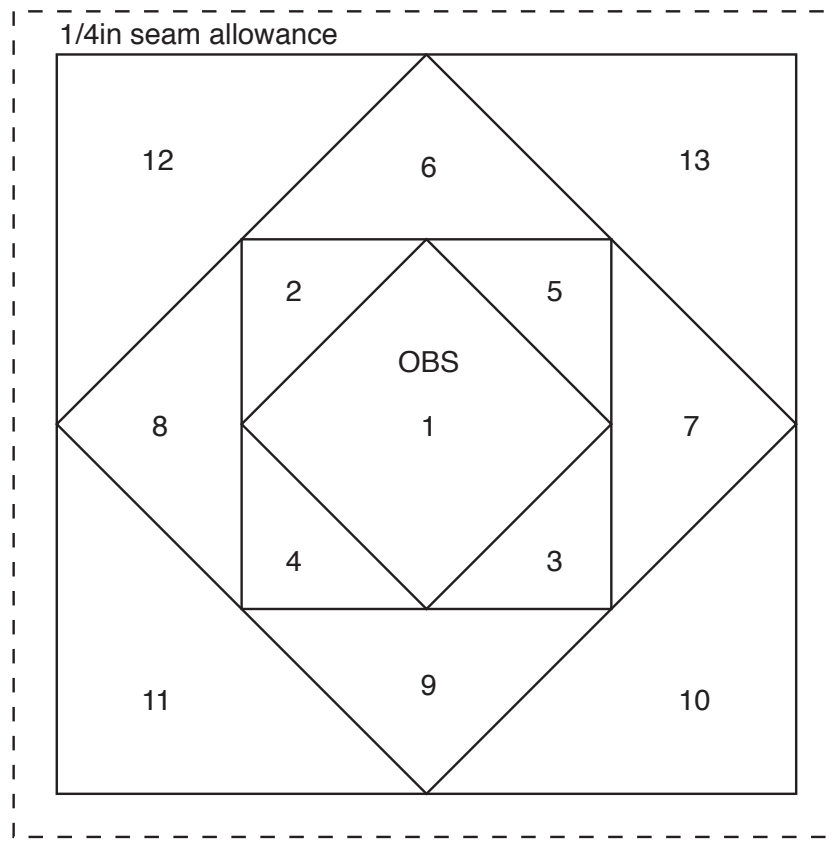

POPULAR patchwork

ISSUE 10 NOVEMBER 2007

We have printed this sheet on one side only so you can put it against a window or lightbox and trace the templates easily.

Full size templates are here for:

- ◆ Framed Jar Quilt
- ◆ Workshop bag flap
- ◆ Kids' Corner, Pumpkin Placemat
- ◆ Serendipity, use issue 8 pattern sheet for repeated foundation piecing templates

Serendipity Quilt
Template OBS for Foundation Piecing
Drawn full size