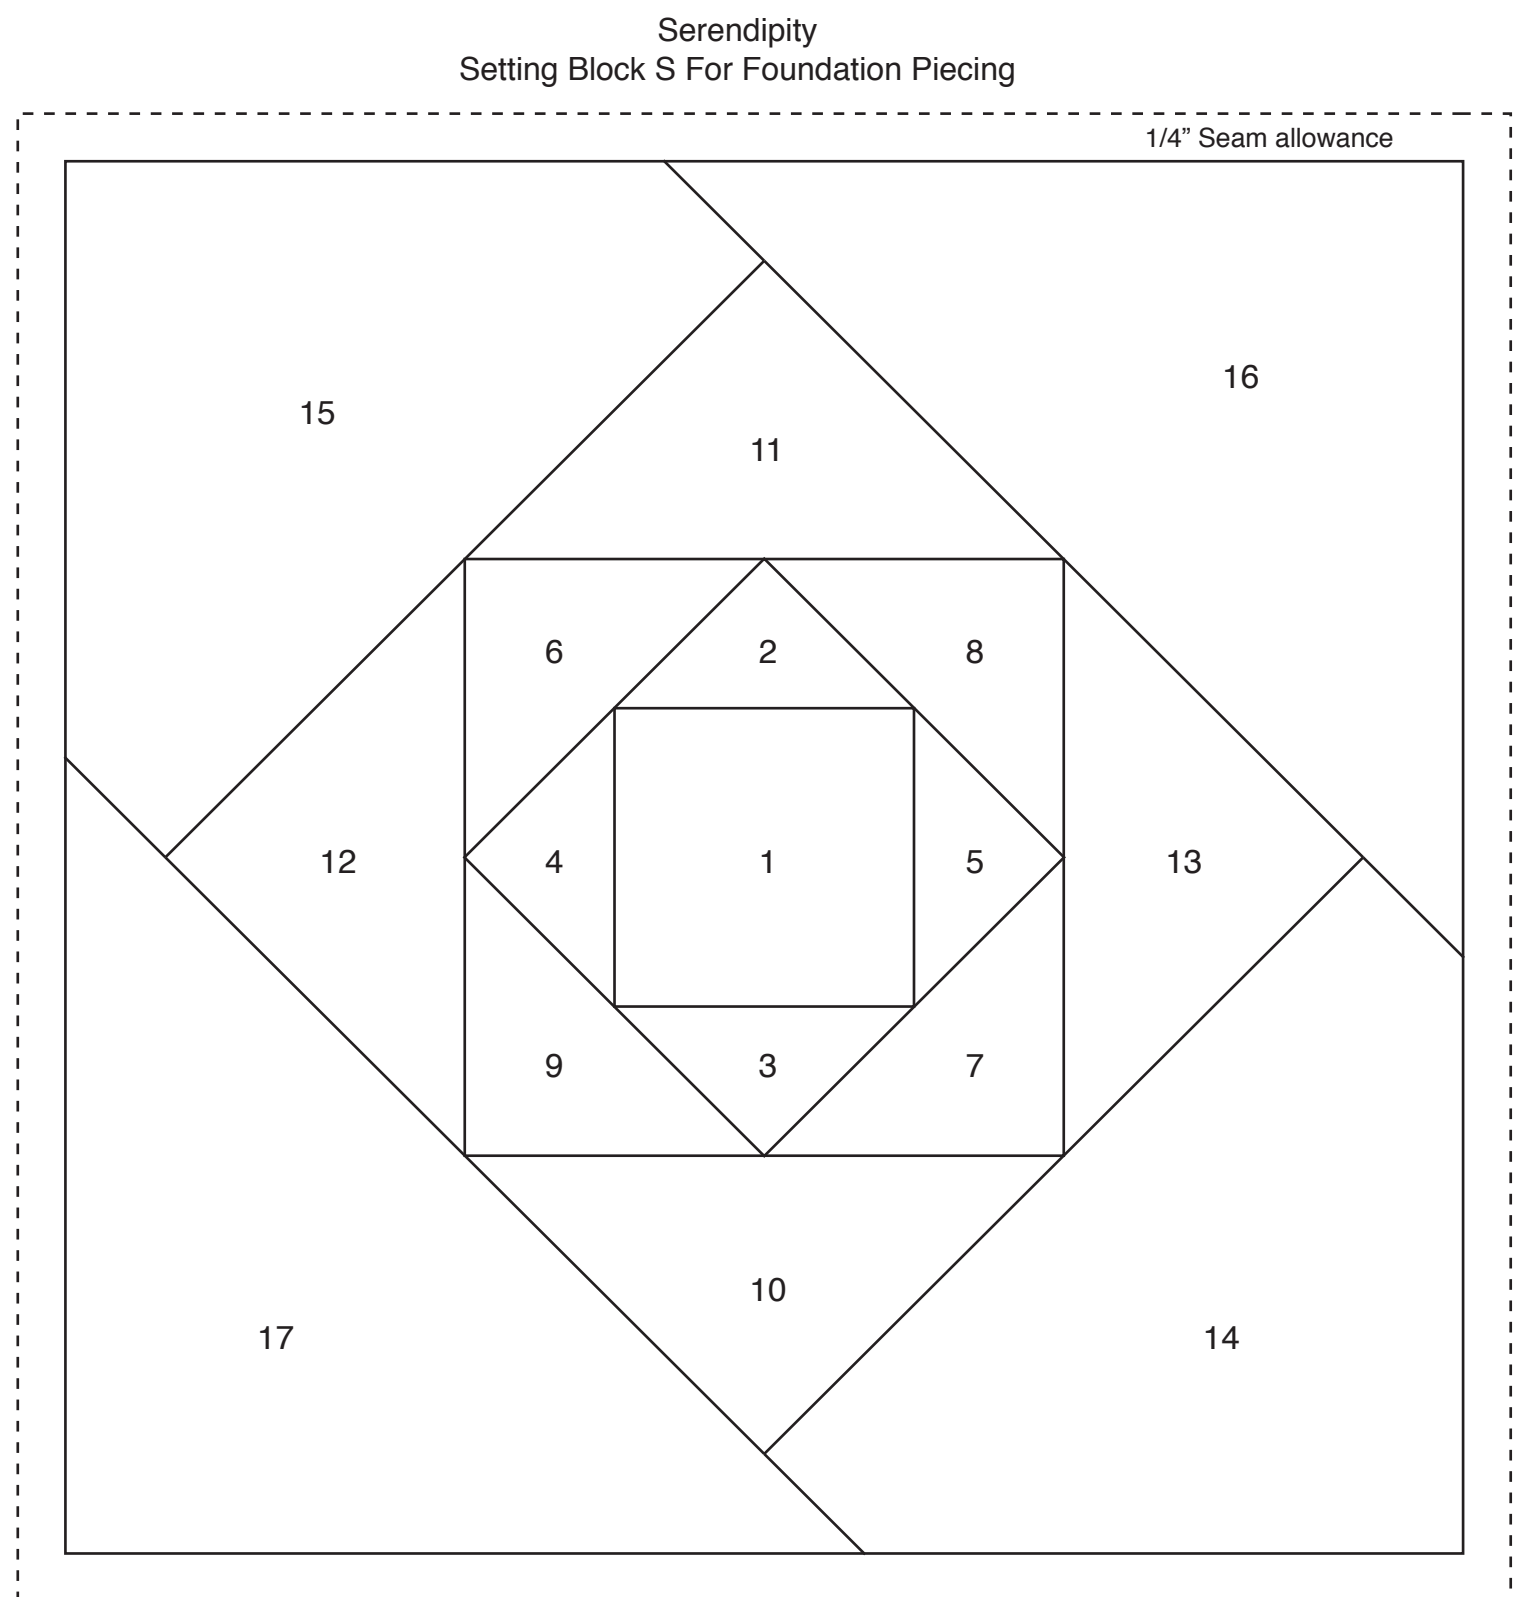

# POPULAR patchwork

ISSUE 08 SEPTEMBER 2007

We have printed this sheet on one side only so you can put it against a window or lightbox and trace the templates easily.

Full size templates are here for:

- ◆ Serendipity quilt
- ◆ Heart quilt

Serendipity Setting Templates for Flower Border